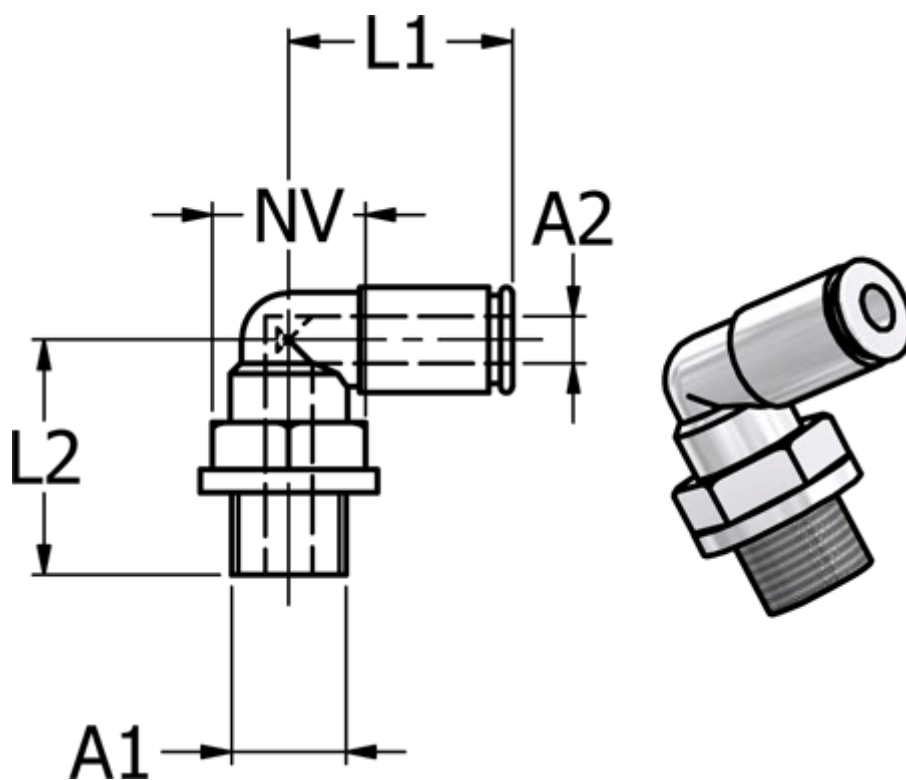

Article number: 5868540188

Description: Metal Push-in fitting 854.018-8, Ø8 / G 1/8"
Elbow with FPM O-ring

Measures

Ext. hose diameter A2	= 8
L1	= 24
L2	= 20
NV	= 13
Thread A1	= G 1/8"